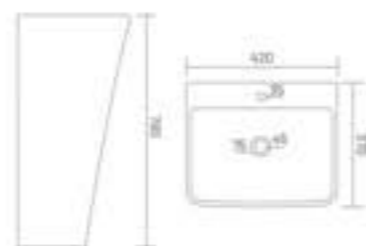

TESLA

One Piece Basin
L 420 W 370 H 780