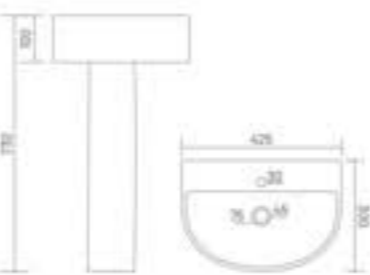

HONEST

Wash Basin Pedestal
L 450 W 300 H 780

MARCO

Wash Basin Pedestal
L 455 W 330 H 760

MOON

Wash Basin Pedestal
L 525 W 410 H 805

MARK

Wash Basin Pedestal
L 425 W 300 H 730