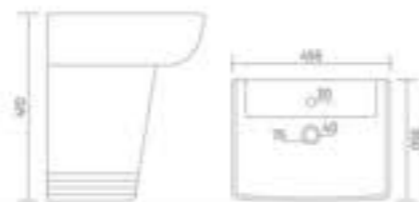

ADEL

Wash Basin Half Pedestal
L 575 W 455 H 510