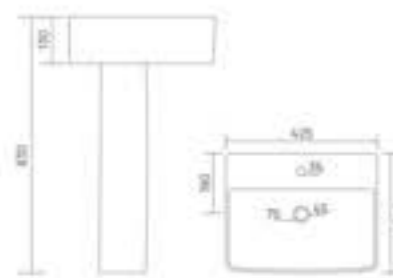

FLORA
Wash Basin Pedestal
L 498 W 385 H 858