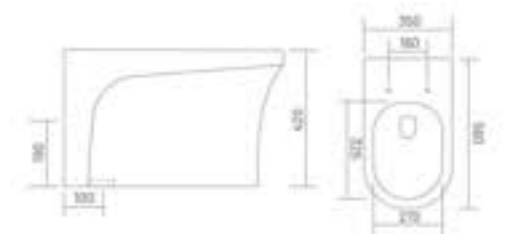

JIVA - S&P (Rimless)

Water Closet
L 560 W 350 H 420