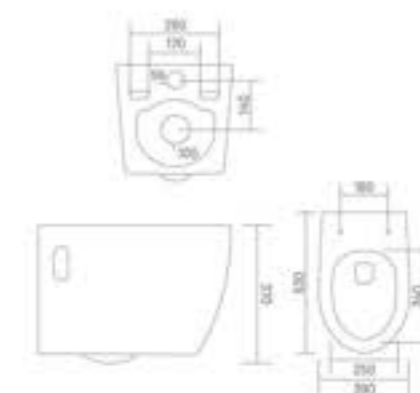

RIMLESS DESIGN
UF SEAT COVER

smart
irresistible
curves

WALL HUNG CLOSET

CELIO

Wall Hung Closet
L 485 W 350 H 350

ESTELLA

Wall Hung Closet
L 530 W 390 H 370

WALL HUNG CLOSET