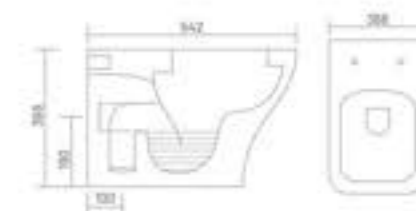

UF UP SEAT COVER

SASA - S

Water Closet
L 570 W 395 H 395