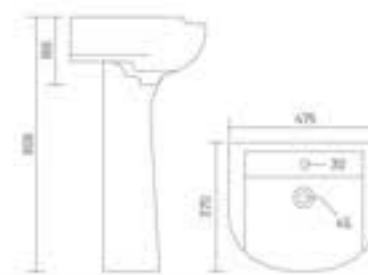

SANDY

Wash Basin Pedestal
L 570 W 450 H 890

SERENA

Wash Basin Pedestal
L 590 W 480 H 945

SOBER

Wash Basin Pedestal
L 550 W 430 H 830

CLASSIC

Wash Basin Pedestal
L 570 W 445 H 845

LEXO

Wash Basin Pedestal
L 520 W 390 H 830

ERAS

Wash Basin Pedestal
L 475 W 370 H 805