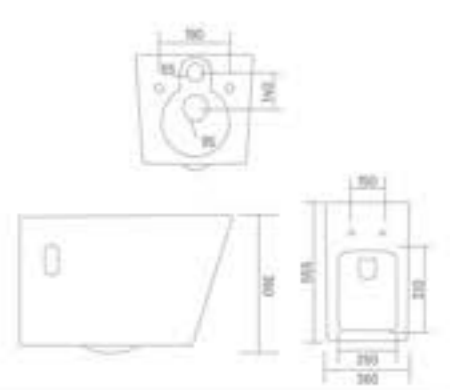

UF UP SEAT COVER

SARA (Rimless)

Wall Hung Closet
L 500 W 380 H 400

ITALO

Wall Hung Closet
L 555 W 360 H 360

WALL HUNG CLOSET

CUTE (Rimless)

Wall Hung Closet
L 495 W 360 H 360