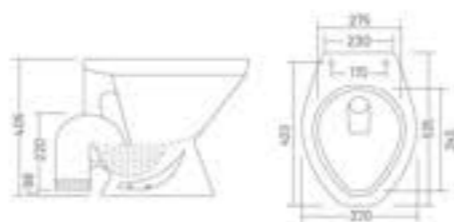

Water Closet
L 505 W 355 H 405

CLASSIC - S

Water Closet
L 540 W 375 H 405

CLASSIC - P

Water Closet
L 540 W 375 H 405

EFFO - S

Water Closet
L 535 W 370 H 405

ANGLO - S