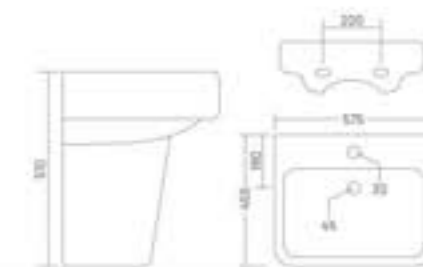

LYRA

Wash Basin Half Pedestal
L 425 W 400 H 430