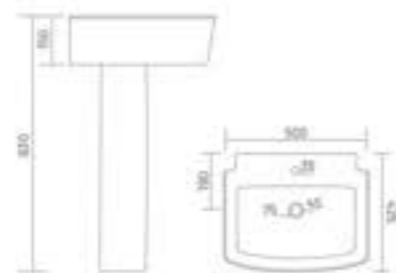

WASH BASIN PEDESTAL

SCALA

Wash Basin Pedestal
L 500 W 425 H 830