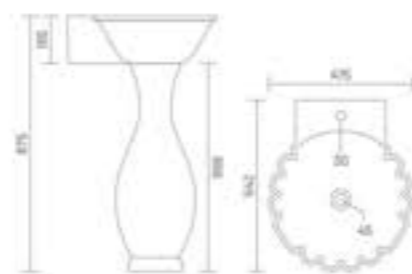

SONY
Wash Basin Pedestal
L 542 W 475 H 875