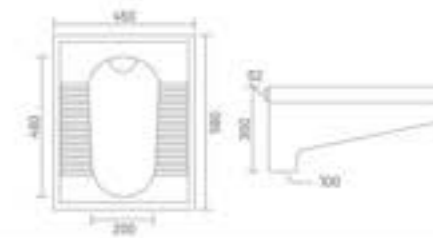

LARGE URINAL

Urinal
L 330 W 370 H 620

SMALL URINAL

Urinal
L 290 W 300 H 390

LADIES URINAL

Squatting Urinal
L 450 W 355 H 100

ORISSA PAN - 23"

Pan
L 580 W 450 H 300