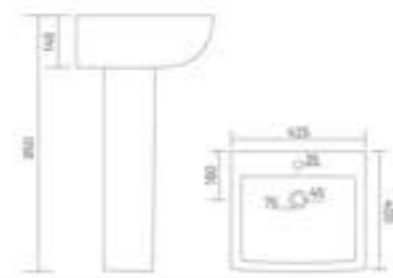

ADDY
Wash Basin Pedestal
L 410 W 360 H 830