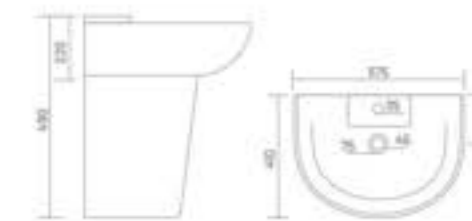

SELINA

Wash Basin Half Pedestal
L 575 W 410 H 490