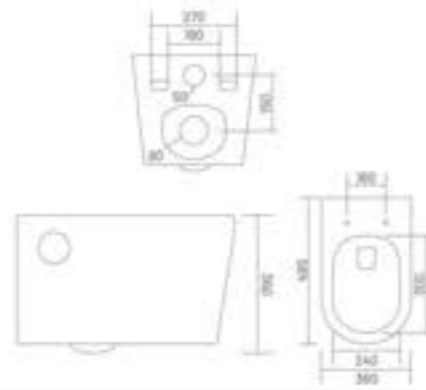

WALL HUNG CLOSET

UF UP SEAT COVER

RUBIX

Wall Hung Closet
L 525 W 345 H 390

UF UP SEAT COVER

COMMANDER

Wall Hung Closet
L 515 W 360 H 350

RIMLESS DESIGN

UF UP SEAT COVER

THAR (Rimless)

Wall Hung Closet
L 495 W 360 H 360

WALL HUNG CLOSET

RIMLESS DESIGN

UF UP SEAT COVER

KROMA (Rimless)

Wall Hung Closet
L 500 W 360 H 360

RIMLESS DESIGN

UF UP SEAT COVER

SARA (Rimless)

Wall Hung Closet
L 500 W 380 H 400

ITALO

Wall Hung Closet
L 555 W 360 H 360