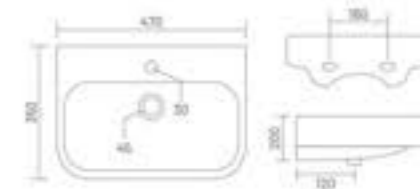

AWVIO

Wall Hung Basin
L 470 W 325 H 120