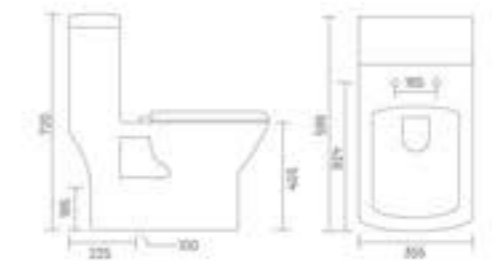

LORAS - S&P

One Piece Closet
L 665 W 355 H 720
S Trap - 225mm(9")
P Trap - 185mm