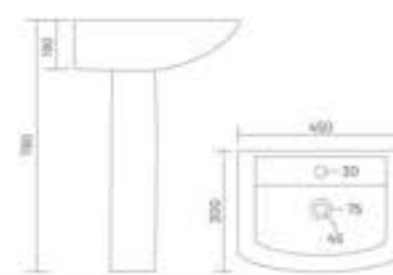

Wash Basin Pedestal
L 575 W 420 H 850

Wash Basin Pedestal
L 570 W 495 H 850

Wash Basin Pedestal
L 600 W 480 H 860

Wash Basin Pedestal
L 420 W 410 H 790

Wash Basin Pedestal
L 575 W 410 H 790

Wash Basin Pedestal
L 450 W 300 H 780