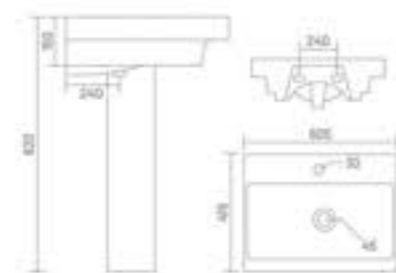

TORUS
Wash Basin Pedestal
L 510 W 430 H 840

LORAS
Wash Basin Pedestal
L 565 W 425 H 850

WASH BASIN PEDESTAL

SCALA

Wash Basin Pedestal
L 500 W 425 H 830

VICTORIA

Wash Basin Pedestal
L 605 W 415 H 820

WASH BASIN PEDESTAL