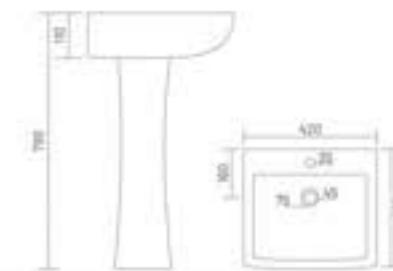

KITE

Wash Basin Pedestal
L 570 W 495 H 850

SIMON

Wash Basin Pedestal
L 600 W 480 H 860

LORIC

Wash Basin Pedestal
L 420 W 410 H 790

SELINA

Wash Basin Pedestal
L 575 W 410 H 790