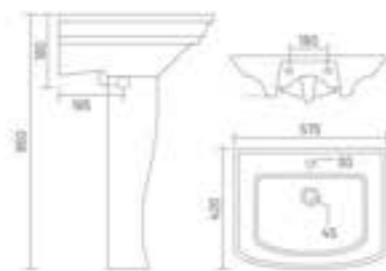

LYRA
Wash Basin Pedestal
L 425 W 400 H 850

ADDY
Wash Basin Pedestal
L 410 W 360 H 830

CUBIC
Wash Basin Pedestal
L 425 W 340 H 830

FLORA
Wash Basin Pedestal
L 498 W 385 H 858

SOFIA

Wash Basin Pedestal
L 575 W 420 H 850