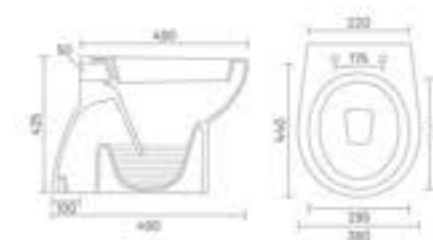

CLASSIC - S

Water Closet
L 540 W 375 H 405

CLASSIC - P

Water Closet
L 540 W 375 H 405

EFFO - S

Water Closet
L 535 W 370 H 405

ANGLO - S

Water Closet
L 540 W 450 H 415

ANGLO - P

Water Closet
L 540 W 450 H 415

CONCEALED - S

Water Closet
L 490 W 380 H 425