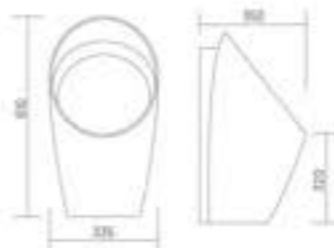

ELLIPS URINAL

Urinal
L 350 W 335 H 610

URINAL SENSOR