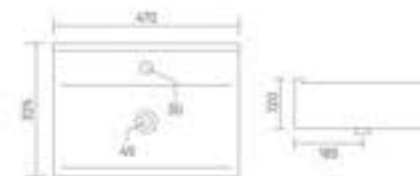

MARCO

Wall Hung Basin
L 465 W 330 H 170

FLORA

Wall Hung Basin
L 470 W 350 H 200

AWVIO

Wall Hung Basin
L 470 W 325 H 120

BRIGO WITH STAND

Wall Hung Basin
L 530 W 405 H 190