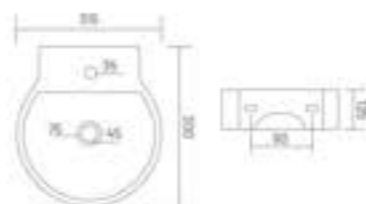

KENZO

Wall Hung Basin
L 430 W 245 H 135