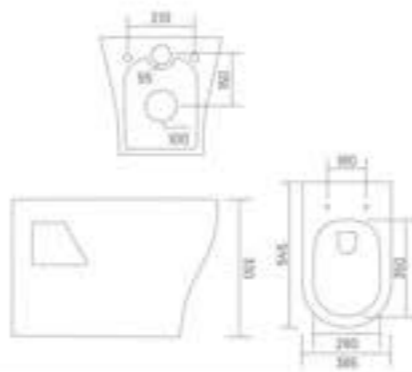

WALL HUNG CLOSET

UF UF SEAT COVER

RETRO

Wall Hung Closet
L 545 W 365 H 330

WALL HUNG CLOSET

RIMLESS DESIGN

UF UF SEAT COVER

AMAZON (Rimless)

Wall Hung Closet
L 535 W 355 H 350

LATIOS

Wall Hung Closet
L 575 W 380 H 376

CASCADE

Wall Hung Closet
L 495 W 385 H 365

UF UF SEAT COVER

PACIFIC

Wall Hung Closet
L 505 W 358 H 366

MINI

Wall Hung Closet
L 485 W 350 H 350