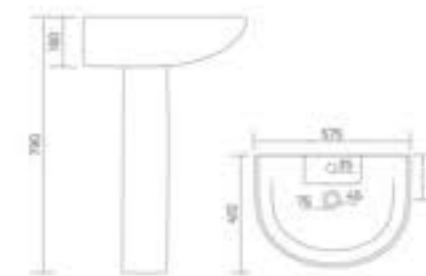

KITE

Wash Basin Pedestal
L 570 W 495 H 850

SIMON

Wash Basin Pedestal
L 600 W 480 H 860

LORIC

Wash Basin Pedestal
L 420 W 410 H 790

SELINA

Wash Basin Pedestal
L 575 W 410 H 790