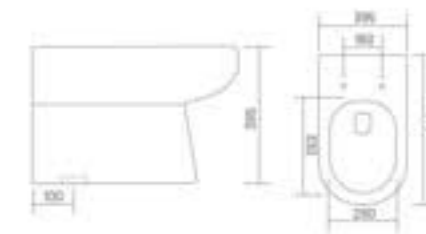

Water Closet
L 515 W 375 H 428

UF UP SEAT COVER

TATA - S&P

Water Closet
L 542 W 368 H 388

UF UP SEAT COVER

SASA - S

Water Closet
L 570 W 395 H 395

COCO - S