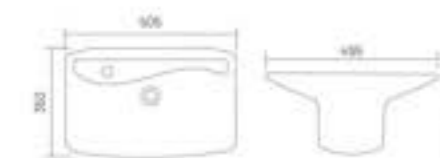

One Piece Basin
L 390 W 355 H 355

VEGA

One Piece Basin
L 465 W 325 H 240

Q-3

One Piece Basin
L 475 W 400 H 300

CORAL

One Piece Basin
L 505 W 350 H 260

GRAND