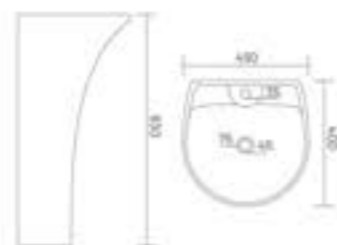

Wash Basin Half Pedestal
L 585 W 455 H 510

space with
playful artistry

TESLA

One Piece Basin
L 420 W 370 H 780

BENTLEY

One Piece Basin
L 490 W 400 H 830

PORSCHE

One Piece Basin
L 420 W 390 H 780