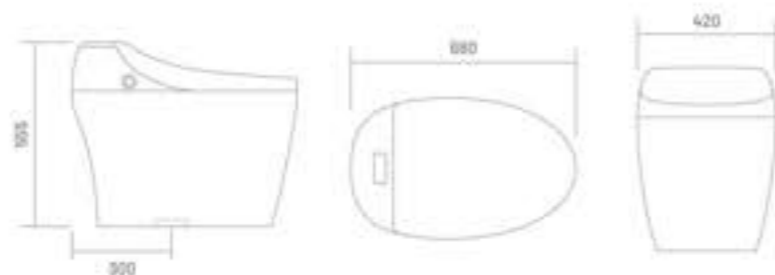

WIS-SMART 101

Pulse Tankless Toilet
L 680 W 420 H 555
S-trap 300mm(12") roughing-in
Floor Mounted
ABS Seat Cover

*Pressure pump must be required for smart toilet
*1.5 bar pressure required compulsory

FEATURES

Hip Cleaning	Women Cleaning	Drying
Water Temperature Adjustment	Seat Temperature Adjustment	
Side Push Button	One Button Flushing	Nozzles Self-Cleaning
Nozzle Adjustment	Electric Leakage Protection	
Led LCD Screen	Tankless Design	LCD Remote
Foot Sense Flushing	Redar Automatic Opening Seat & Cover