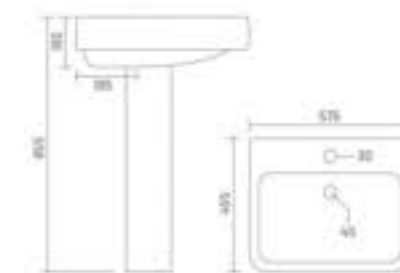

PLANET

Wash Basin Pedestal
L 570 W 440 H 870

ADEL

Wash Basin Pedestal
L 575 W 455 H 855