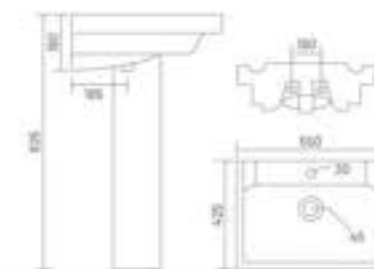

TORUS
Wash Basin Pedestal
L 510 W 430 H 840

LORAS
Wash Basin Pedestal
L 565 W 425 H 850

WASH BASIN PEDESTAL

SCALA

Wash Basin Pedestal
L 500 W 425 H 830

VICTORIA

Wash Basin Pedestal
L 605 W 415 H 820

WASH BASIN PEDESTAL