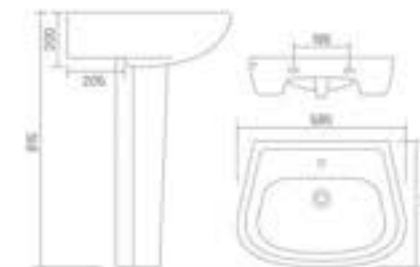

MERY

Wash Basin Pedestal
L 580 W 470 H 825