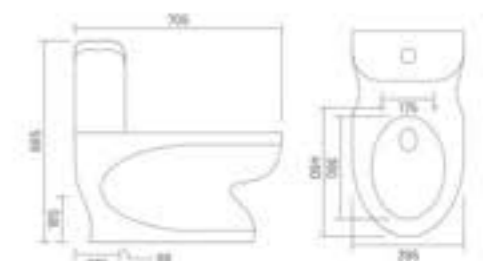

ONE PIECE CLOSET

WASH DOWN FLUSH UF SEAT COVER

SPICE - S&P

One Piece Closet
L 665 W 350 H 735
S Trap - 225mm(9")
P Trap - 185mm

WASH DOWN FLUSH

CRYSTAL - S

One Piece Closet
L 710 W 375 H 740
S Trap - 100mm(4")
S Trap - 300mm(12")

WASH DOWN FLUSH RIMLESS DESIGN

UF SEAT COVER

VENUS - S (Rimless)

One Piece Closet
L 650 W 350 H 710
S Trap - 300mm(12")

ONE PIECE CLOSET

WASH DOWN FLUSH

FUSION - S

One Piece Closet
L 670 W 360 H 755
S Trap - 225mm(9")

WASH DOWN FLUSH

CAMRY - S&P

One Piece Closet
L 720 W 340 H 680
S Trap - 225mm(9")
P Trap - 190mm

WASH DOWN FLUSH

CLASSIC - S&P

One Piece Closet
L 705 W 395 H 685
S Trap - 225mm(9")
P Trap - 185mm