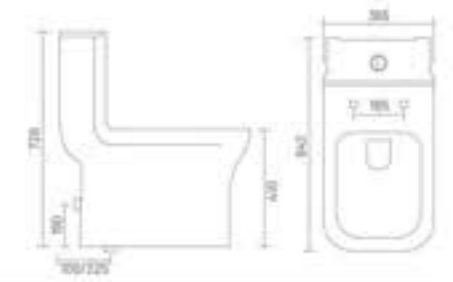

COMPASS - S&P

One Piece Closet
L 642 W 365 H 726
S Trap - 100mm(4")
S Trap - 225mm(9")
P Trap - 190mm