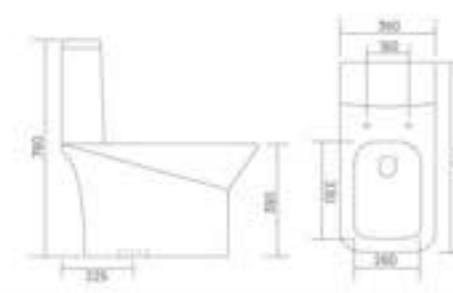

- 4D FLUSH
- RIMLESS DESIGN
- SIPHONIC FLUSH
- UF SEAT COVER

CARNIVAL - S

One Piece Closet
L 670 W 360 H 770
S Trap - 225mm(9")