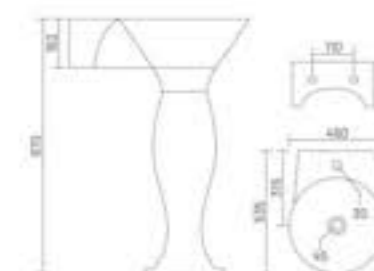

WASH BASIN PEDESTAL

SONA-A (Matt)

Wash Basin Pedestal
L 400 W 400 H 830

glory of
exotic
glamour

WASH BASIN PEDESTAL

SONA-B (Matt)

Wash Basin Pedestal
L 400 W 400 H 885

SONIC

Wash Basin Pedestal
L 460 W 535 H 870