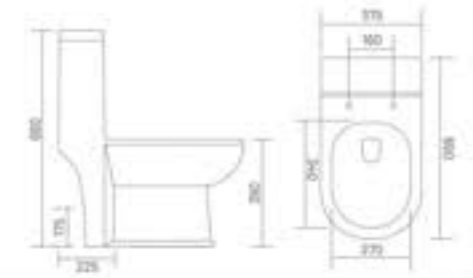

LEXUS - S&P (Rimless)

One Piece Closet
L 690 W 375 H 750
S Trap - 225mm(9")
P Trap - 175mm