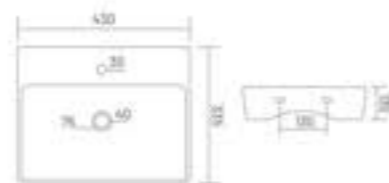

CUBIC

Wall Hung Basin
L 430 W 335 H 130