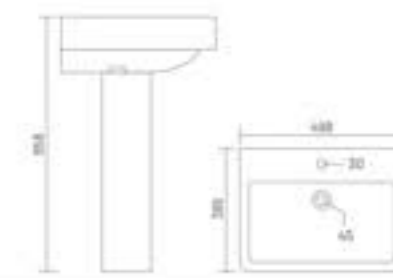

LYRA
Wash Basin Pedestal
L 425 W 400 H 850

ADDY
Wash Basin Pedestal
L 410 W 360 H 830

CUBIC
Wash Basin Pedestal
L 425 W 340 H 830

FLORA
Wash Basin Pedestal
L 498 W 385 H 858

SOFIA

Wash Basin Pedestal
L 575 W 420 H 850