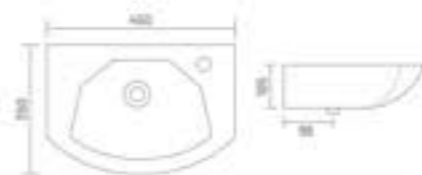

RIVA

Wall Hung Basin
L 395 W 330 H 170

CUBA

Wall Hung Basin
L 345 W 300 H 130

JOLLY

Wall Hung Basin
L 450 W 350 H 165

NANO

Wall Hung Basin
L 380 W 300 H 190