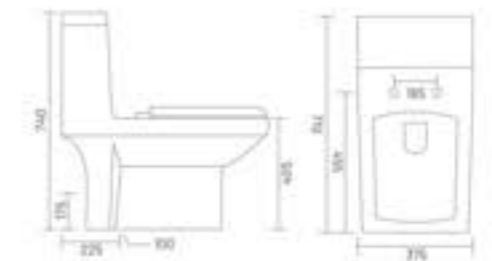

UF SEAT COVER

COMPASS - S&P

One Piece Closet
L 642 W 365 H 726
S Trap - 100mm(4")
S Trap - 225mm(9")
P Trap - 190mm

WASH DOWN FLUSH

CRYSTAL - S&P

One Piece Closet
L 710 W 375 H 740
S Trap - 225mm(9")
P Trap - 175mm