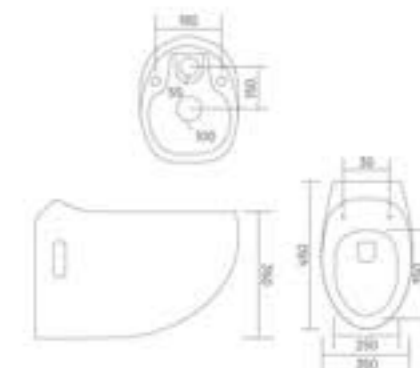

WALL HUNG CLOSET

CELIO

Wall Hung Closet
L 485 W 350 H 350