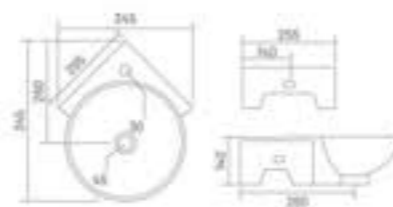

CORNIA

Wall Hung Basin
L 525 W 440 H 140

LILY CORNER

Wall Hung Basin
L 345 W 345 H 140

BREVA CORNER

Wall Hung Basin
L 380 W 380 H 200

THIN EDGE

Elegant THIN EDGE basin with fine edges that is only 5 mm in thickness. The Attractive clay art is made by the innovative material used