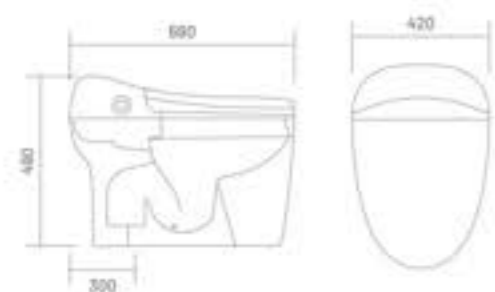

SMART TOILET

WIS-SMART 102

Pulse Tankless Toilet
L 680 W 420 H 490
S-trap 300mm(12") rounding-in

PULSE FLOOR MOUNTED TOILET

WIS-SMART 103

Pulse Tankless Toilet
L 620 W 380 H 455
S-trap 300mm(12") rounding-in

WIS-SMART 104

Pulse Tankless Toilet
L 590 W 360 H 445
S-trap 300mm(12") rounding-in