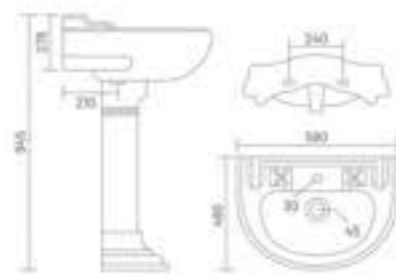

SOBER

Wash Basin Pedestal
L 550 W 430 H 830