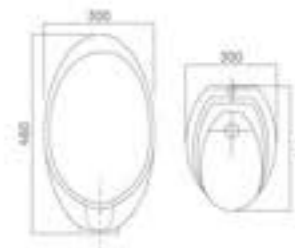

LARGE URINAL

Urinal
L 330 W 370 H 620

SMALL URINAL

Urinal
L 290 W 300 H 390

LADIES URINAL

Squatting Urinal
L 450 W 355 H 100

ORISSA PAN - 23"

Pan
L 580 W 450 H 300