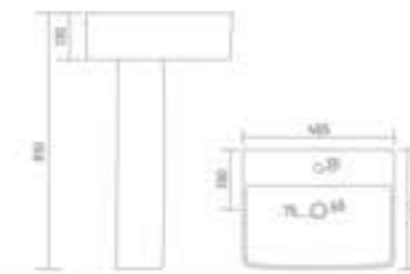

Wash Basin Pedestal
L 400 W 400 H 885

SONIC

Wash Basin Pedestal
L 460 W 535 H 870

SONY
Wash Basin Pedestal
L 542 W 475 H 875

SONICA
Wash Basin Pedestal
L 542 W 475 H 925

ALEXA
Wash Basin Pedestal
L 465 W 325 H 810