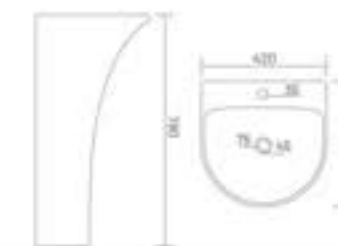

Wash Basin Half Pedestal
L 585 W 455 H 510

space with
playful artistry

TESLA

One Piece Basin
L 420 W 370 H 780

BENTLEY

One Piece Basin
L 490 W 400 H 830

PORSCHE

One Piece Basin
L 420 W 390 H 780