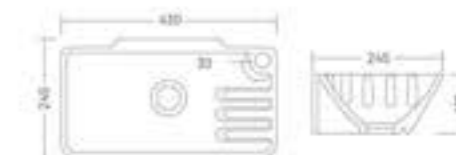

LARA

Wall Hung Basin
L 325 W 270 H 125