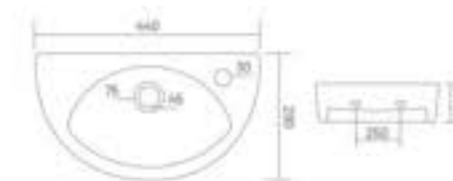

HONEST

Wall Hung Basin
L 450 W 300 H 190

REAL

Wall Hung Basin
L 475 W 330 H 200

CODY

Wall Hung Basin
L 440 W 290 H 135

PEARL

Wall Hung Basin
L 405 W 320 H 140