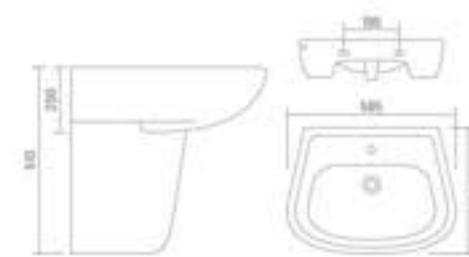

LUCY

Wash Basin Half Pedestal
L 585 W 455 H 510