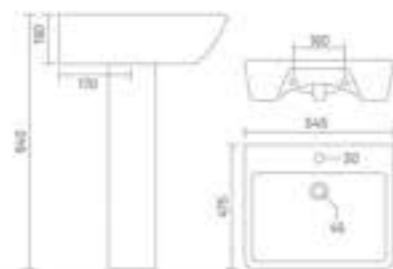

CROWNLY

Wash Basin Pedestal
L 550 W 425 H 825

PLANET

Wash Basin Pedestal
L 570 W 440 H 870

ADEL

Wash Basin Pedestal
L 575 W 455 H 855

LEVIS
Wash Basin Pedestal
L 545 W 475 H 840

PLANO
Wash Basin Pedestal
L 455 W 350 H 825