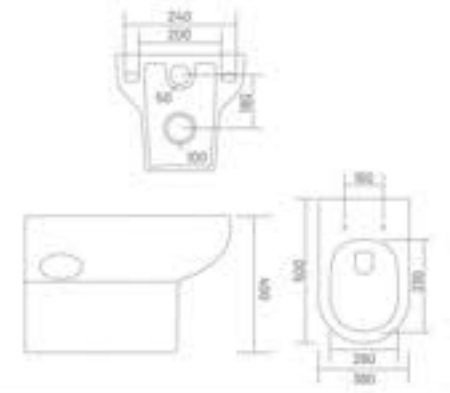

ITALO

Wall Hung Closet
L 555 W 360 H 360