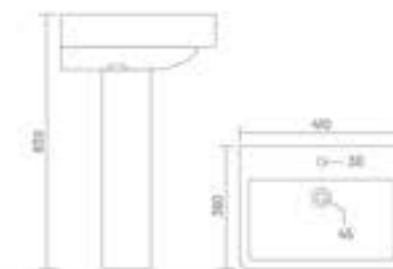

CUBIC
Wash Basin Pedestal
L 425 W 340 H 830