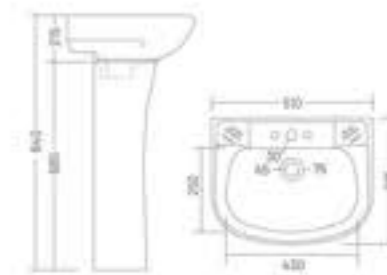

SERENA

Wash Basin Pedestal
L 590 W 480 H 945

SOBER

Wash Basin Pedestal
L 550 W 430 H 830

CLASSIC

Wash Basin Pedestal
L 570 W 445 H 845

LEXO

Wash Basin Pedestal
L 520 W 390 H 830