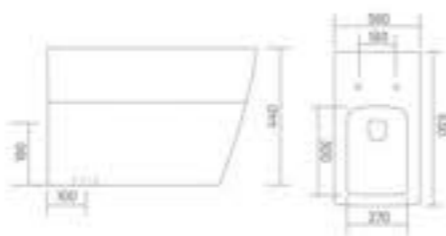

RIMLESS
DESIGN

UF SEAT
COVER

JIVA - S&P (Rimless)

Water Closet
L 560 W 350 H 420

RIMLESS DESIGN

KROSS - S&P (Rimless)

Water Closet
L 530 W 380 H 440

POPO - S&P