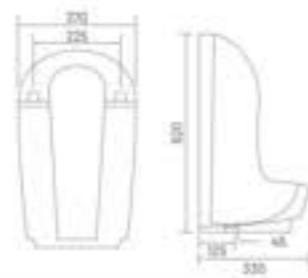

LARGE URINAL

Urinal
L 330 W 370 H 620

SMALL URINAL

Urinal
L 290 W 300 H 390

LADIES URINAL

Squatting Urinal
L 450 W 355 H 100

ORISSA PAN - 23"

Pan
L 580 W 450 H 300