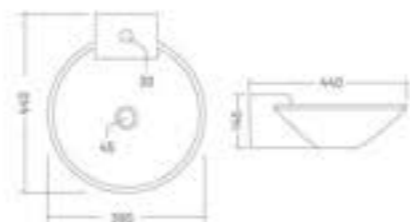

LORIC

Wall Hung Basin
L 420 W 410 H 100

PLANO

Wall Hung Basin
L 455 W 350 H 145

SCALA

Wall Hung Basin
L 500 W 425 H 145

VITRO

Wall Hung Basin
L 390 W 440 H 145