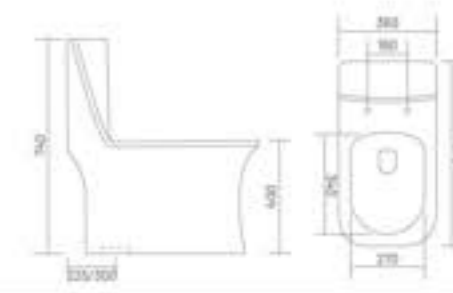

- SD FLUSH
- RIMLESS DESIGN
- SIPHONIC FLUSH
- UF SEAT COVER

CRUZ - S

One Piece Closet
L 670 W 360 H 760
S Trap - 225mm(9")