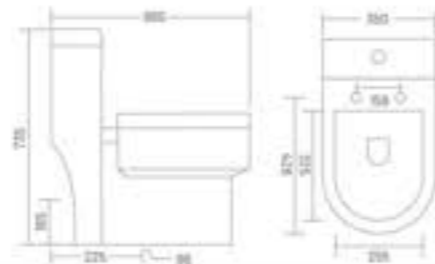

WASH DOWN FLUSH

LORAS - S&P

One Piece Closet
L 665 W 355 H 720
S Trap - 225mm(9")
P Trap - 185mm

ONE PIECE CLOSET

WASH DOWN FLUSH UF SEAT COVER

SPICE - S&P

One Piece Closet
L 665 W 350 H 735
S Trap - 225mm(9")
P Trap - 185mm