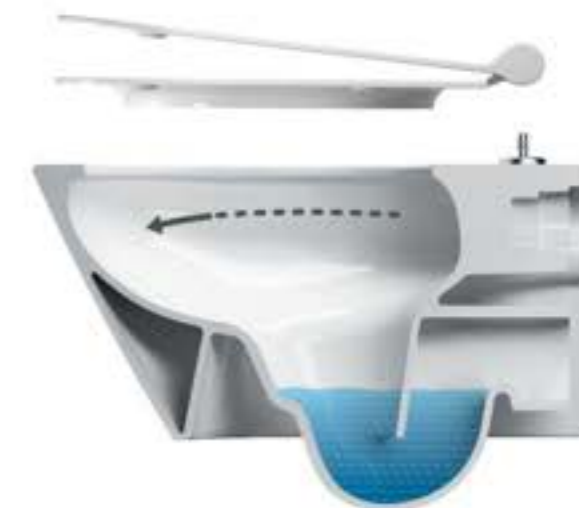

TOILET BOWL WITHOUT AN EDGE

The rimless design is standard for all special toilets. It means that the toilet bowls do not have any difficult-to-reach places in which dirt and bacteria can accumulate. This makes it possible to clean the toilet far more quickly, easily and thoroughly. WATERO has produced rimless toilet bowls.