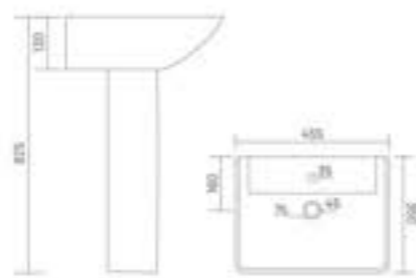

CROWNLY

Wash Basin Pedestal
L 550 W 425 H 825

PLANET

Wash Basin Pedestal
L 570 W 440 H 870

ADEL

Wash Basin Pedestal
L 575 W 455 H 855

LEVIS
Wash Basin Pedestal
L 545 W 475 H 840

PLANO
Wash Basin Pedestal
L 455 W 350 H 825