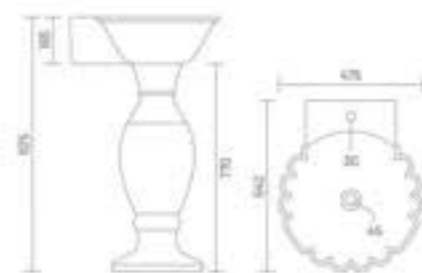

Wash Basin Pedestal
L 400 W 400 H 885

SONIC

Wash Basin Pedestal
L 460 W 535 H 870

SONY
Wash Basin Pedestal
L 542 W 475 H 875

SONICA
Wash Basin Pedestal
L 542 W 475 H 925

ALEXA
Wash Basin Pedestal
L 465 W 325 H 810