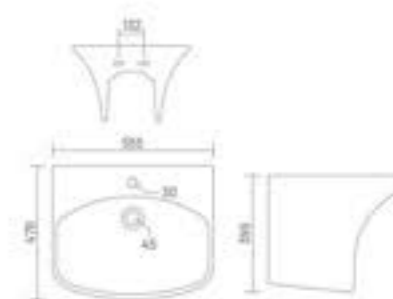

One Piece Basin
L 380 W 370 H 250

One Piece Basin
L 390 W 355 H 355

One Piece Basin
L 465 W 325 H 240

One Piece Basin
L 475 W 400 H 300

One Piece Basin
L 505 W 350 H 260

One Piece Basin
L 555 W 470 H 395