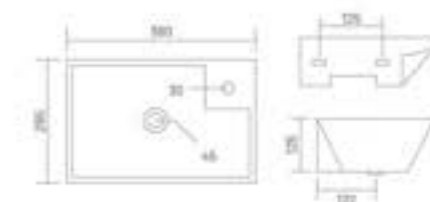

CORNIA

Wall Hung Basin
L 525 W 440 H 140

LILY CORNER

Wall Hung Basin
L 345 W 345 H 140

BREVA CORNER

Wall Hung Basin
L 380 W 380 H 200

THIN EDGE

Elegant THIN EDGE basin with fine edges that is only 5 mm in thickness. The Attractive clay art is made by the innovative material used