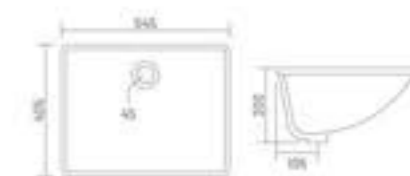

Table Top Basin
L 525 W 440 H 140

COUNTER BASIN

OMEGA

Top Counter Basin
L 625 W 480 H 170

the essence of tranquillity

COUNTER BASIN

PRIME

Top Counter Basin
L 580 W 425 H 200