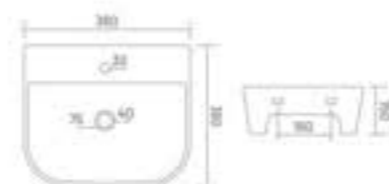

ERAS

Wall Hung Basin
L 485 W 370 H 185

CUBIC

Wall Hung Basin
L 430 W 335 H 130

ROMA

Wall Hung Basin
L 360 W 360 H 150

ALEXA

Wall Hung Basin
L 465 W 325 H 140