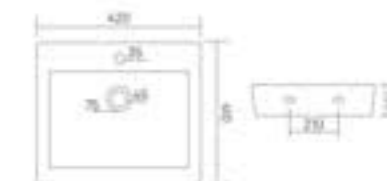

ADDY

Wall Hung Basin
L 410 W 375 H 155

designed
for glory

LYRA

Wall Hung Basin
L 425 W 400 H 160

MARK

Wall Hung Basin
L 425 W 300 H 100

LORIC

Wall Hung Basin
L 420 W 410 H 100