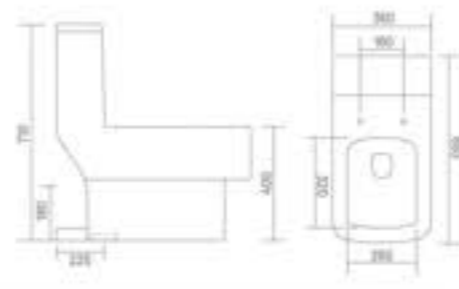

ONE PIECE CLOSET

- RIMLESS DESIGN
- WASH DOWN FLUSH
- UF SEAT COVER

ROLEX - S (Rimless)

One Piece Closet
L 650 W 360 H 710
S Trap - 225mm(9")

ONE PIECE CLOSET

- RIMLESS DESIGN
- WASH DOWN FLUSH
- UF SEAT COVER

LEXUS - S&P (Rimless)

One Piece Closet
L 690 W 375 H 750
S Trap - 225mm(9")
P Trap - 175mm

- RIMLESS DESIGN
- WASH DOWN FLUSH
- UF SEAT COVER

ALASKA - S&P (Rimless)

One Piece Closet
L 670 W 375 H 740
S Trap - 225mm(9")
P Trap - 190mm

- RIMLESS DESIGN
- WASH DOWN FLUSH
- UF SEAT COVER

ORCHID - S&P (Rimless)

One Piece Closet
L 660 W 360 H 750
S Trap - 225mm(9")
P Trap - 190mm

- WASH DOWN FLUSH
- UF SEAT COVER

PAJERO - S&P

One Piece Closet
L 660 W 348 H 748
S Trap - 225mm(9")