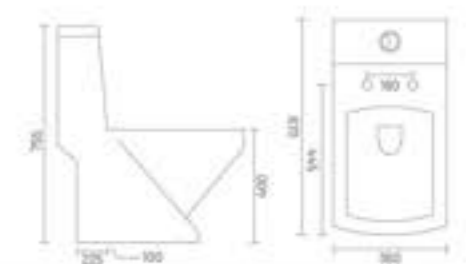

ONE PIECE CLOSET

WASH DOWN FLUSH UF SEAT COVER

SPICE - S&P

One Piece Closet
L 665 W 350 H 735
S Trap - 225mm(9")
P Trap - 185mm

WASH DOWN FLUSH

CRYSTAL - S

One Piece Closet
L 710 W 375 H 740
S Trap - 100mm(4")
S Trap - 300mm(12")

WASH DOWN FLUSH RIMLESS DESIGN

UF SEAT COVER

VENUS - S (Rimless)

One Piece Closet
L 650 W 350 H 710
S Trap - 300mm(12")

ONE PIECE CLOSET

WASH DOWN FLUSH

FUSION - S

One Piece Closet
L 670 W 360 H 755
S Trap - 225mm(9")

WASH DOWN FLUSH

CAMRY - S&P

One Piece Closet
L 720 W 340 H 680
S Trap - 225mm(9")
P Trap - 190mm

WASH DOWN FLUSH

CLASSIC - S&P

One Piece Closet
L 705 W 395 H 685
S Trap - 225mm(9")
P Trap - 185mm