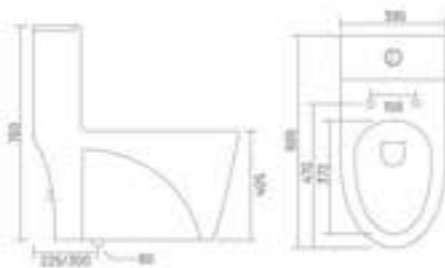

- SYPHONIC FLUSH

SUPAI - S

One Piece Closet
L 700 W 390 H 725
S Trap - 225mm(9")

ONE PIECE ONE PIECE CLOSET

VOLVO - S

One Piece Closet
L 720 W 376 H 794
S Trap - 225mm(9")

slender stuff
of dimension

ONE PIECE CLOSET