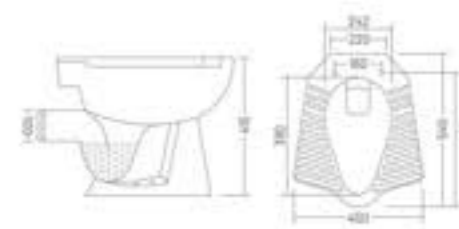

CONCEALED - S

Water Closet
L 490 W 380 H 425