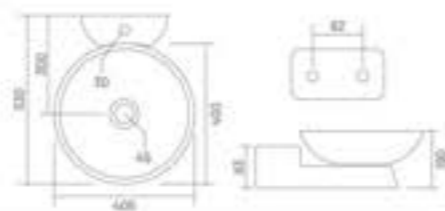

MARCO

Wall Hung Basin
L 465 W 330 H 170

FLORA

Wall Hung Basin
L 470 W 350 H 200

AWVIO

Wall Hung Basin
L 470 W 325 H 120

BRIGO WITH STAND

Wall Hung Basin
L 530 W 405 H 190