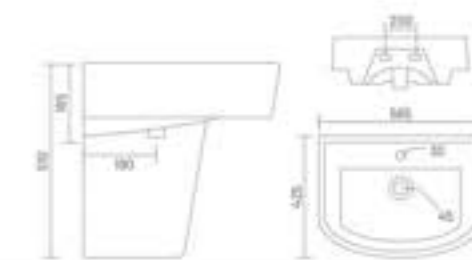

PLANO

Wash Basin Half Pedestal
L 455 W 350 H 410

ADEL

Wash Basin Half Pedestal
L 575 W 455 H 510

LYRA

Wash Basin Half Pedestal
L 425 W 400 H 430

LORAS

Wash Basin Half Pedestal
L 565 W 425 H 510