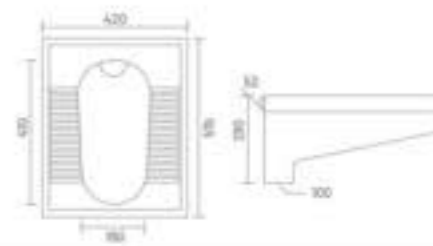

ORISSA PAN - 20"

Pan
L 515 W 420 H 190