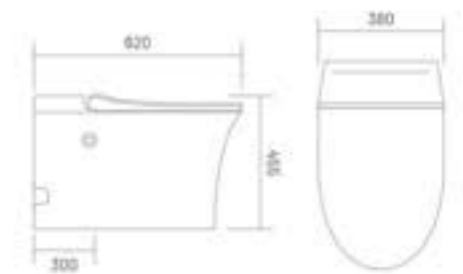

SMART TOILET

WIS-SMART 102

Pulse Tankless Toilet
 L 680 W 420 H 490
 S-trap 300mm(12") rounding-in

PULSE FLOOR MOUNTED TOILET

WIS-SMART 103

Pulse Tankless Toilet
 L 620 W 380 H 455
 S-trap 300mm(12") rounding-in