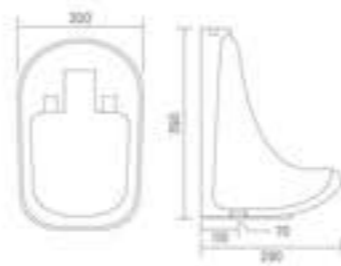

LARGE URINAL

Urinal
L 330 W 370 H 620

SMALL URINAL

Urinal
L 290 W 300 H 390

LADIES URINAL

Squatting Urinal
L 450 W 355 H 100

ORISSA PAN - 23"

Pan
L 580 W 450 H 300