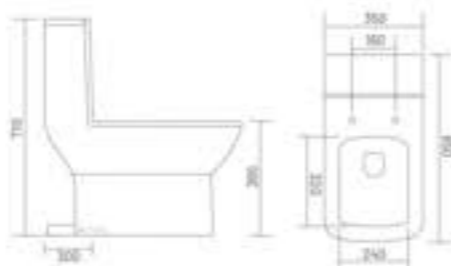

WASH DOWN FLUSH

CRYSTAL - S

One Piece Closet
L 710 W 375 H 740
S Trap - 100mm(4")
S Trap - 300mm(12")

WASH DOWN FLUSH RIMLESS DESIGN

UF SEAT COVER

VENUS - S (Rimless)

One Piece Closet
L 650 W 350 H 710
S Trap - 300mm(12")