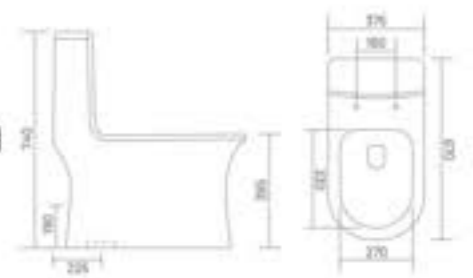

ALASKA - S&P (Rimless)

One Piece Closet
L 670 W 375 H 740
S Trap - 225mm(9")
P Trap - 190mm

- RIMLESS DESIGN
- WASH DOWN FLUSH
- UF SEAT COVER

ORCHID - S&P (Rimless)

One Piece Closet
L 660 W 360 H 750
S Trap - 225mm(9")
P Trap - 190mm