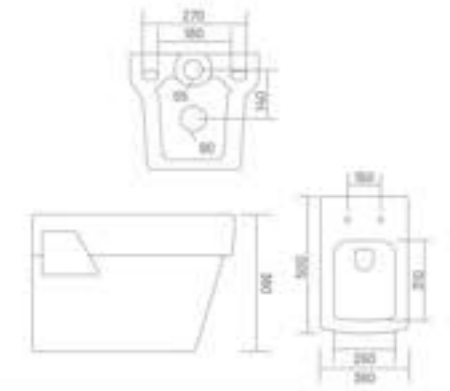

THAR (Rimless)

Wall Hung Closet
L 495 W 360 H 360

WALL HUNG CLOSET

RIMLESS DESIGN

UF UP SEAT COVER

KROMA (Rimless)

Wall Hung Closet
L 500 W 360 H 360

RIMLESS DESIGN