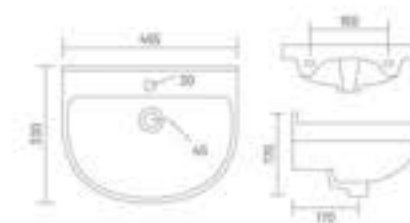

FLORA

Wall Hung Basin
L 470 W 350 H 200