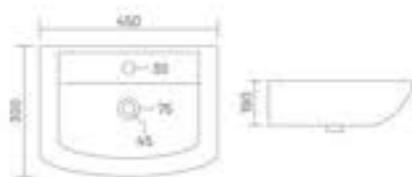

REAL

Wall Hung Basin
L 475 W 330 H 200