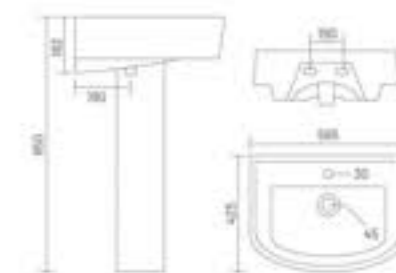

LORAS
Wash Basin Pedestal
L 565 W 425 H 850