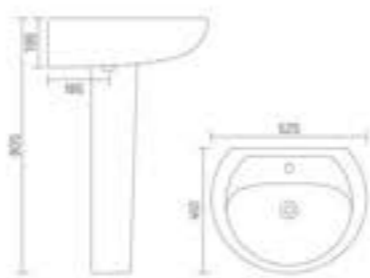

HONEST

Wash Basin Pedestal
L 450 W 300 H 780

MARCO

Wash Basin Pedestal
L 455 W 330 H 760

MOON

Wash Basin Pedestal
L 525 W 410 H 805

MARK

Wash Basin Pedestal
L 425 W 300 H 730