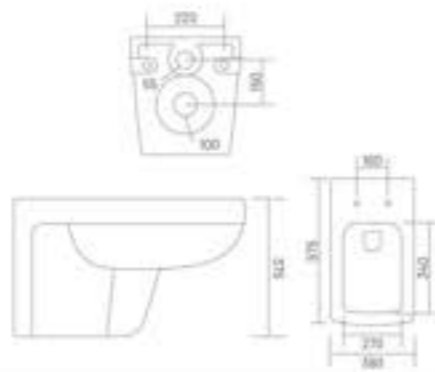

CASCADE

Wall Hung Closet
L 495 W 385 H 365