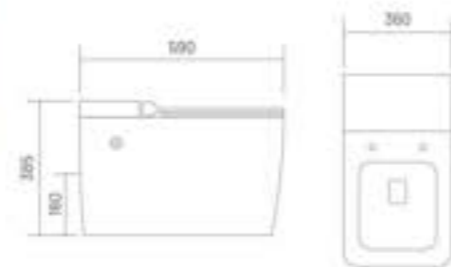

WIS-SMART 104

Pulse Tankless Toilet
 L 590 W 360 H 445
 S-trap 300mm(12") rounding-in

PULSE WALL MOUNTED TOILET

PULSE WALL MOUNTED TOILET

WIS-SMART 105

Wall Hung Closet
L 625 W 380 H 385
P-trap 180mm

WIS-SMART 106