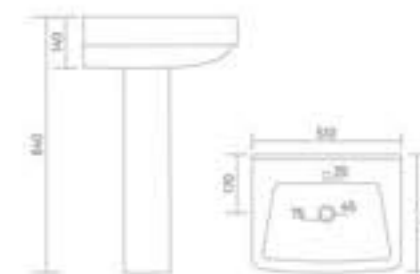

Wash Basin Pedestal
L 400 W 400 H 885

SONIC

Wash Basin Pedestal
L 460 W 535 H 870

SONY
Wash Basin Pedestal
L 542 W 475 H 875

SONICA
Wash Basin Pedestal
L 542 W 475 H 925

ALEXA
Wash Basin Pedestal
L 465 W 325 H 810