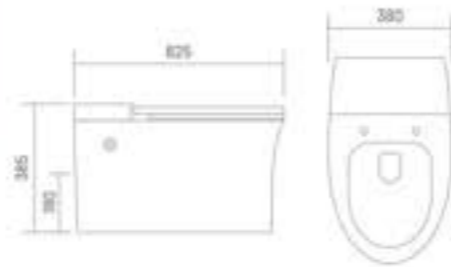

PULSE WALL MOUNTED TOILET

PULSE WALL MOUNTED TOILET

WIS-SMART 105

Wall Hung Closet
L 625 W 380 H 385
P-trap 180mm