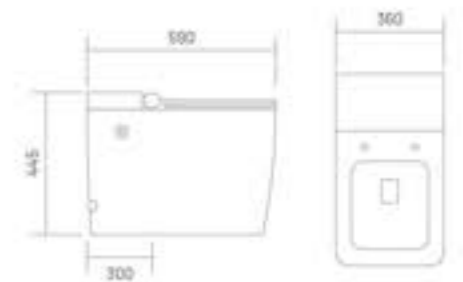

SMART TOILET

WIS-SMART 102

Pulse Tankless Toilet
 L 680 W 420 H 490
 S-trap 300mm(12") rounding-in

PULSE FLOOR MOUNTED TOILET

WIS-SMART 103

Pulse Tankless Toilet
 L 620 W 380 H 455
 S-trap 300mm(12") rounding-in