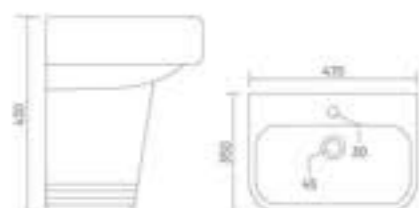

ERAS

Wash Basin Pedestal
L 475 W 370 H 805

driving
uniqueness
in design

ADDY

Wash Basin Half Pedestal
L 410 W 375 H 430

shaping
new
creativity

FLORA

Wash Basin Half Pedestal
L 470 W 350 H 430