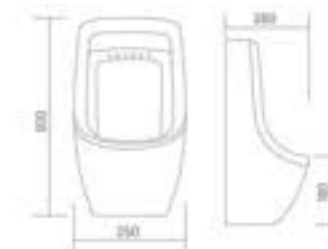

LOKI URINAL

Urinal
L 260 W 250 H 500

BABY URINAL

Urinal
L 340 W 300 H 460