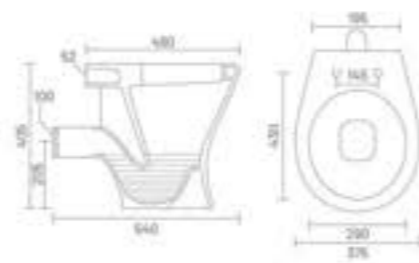

EFFO - S

Water Closet
L 535 W 370 H 405