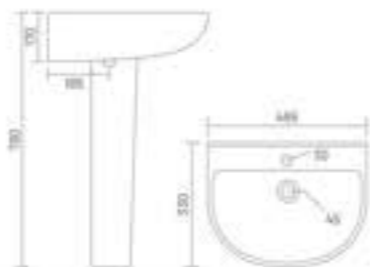

HONEST

Wash Basin Pedestal
L 450 W 300 H 780

MARCO

Wash Basin Pedestal
L 455 W 330 H 760

MOON

Wash Basin Pedestal
L 525 W 410 H 805

MARK

Wash Basin Pedestal
L 425 W 300 H 730