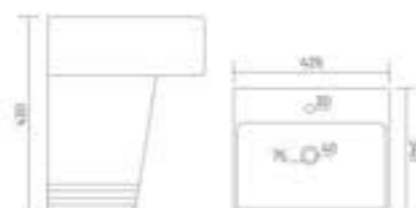

LORIC

Wash Basin Half Pedestal
L 420 W 410 H 410