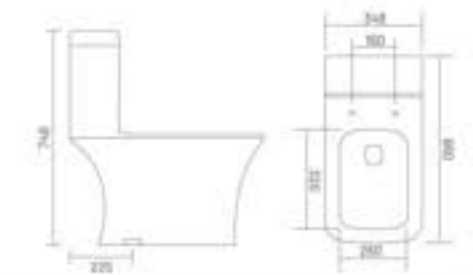

-  RIMLESS DESIGN
-  WASH DOWN FLUSH
-  UF SEAT COVER

ORCHID - S&P (Rimless)

One Piece Closet
L 660 W 360 H 750
S Trap - 225mm(9")
P Trap - 190mm

-  WASH DOWN FLUSH
-  UF SEAT COVER

PAJERO - S&P

One Piece Closet
L 660 W 348 H 748
S Trap - 225mm(9")