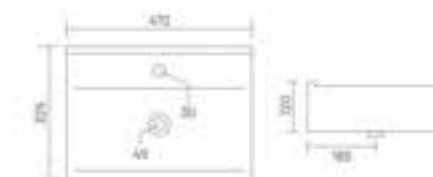

THIN RIM
DESIGN

THIN RIM
DESIGN