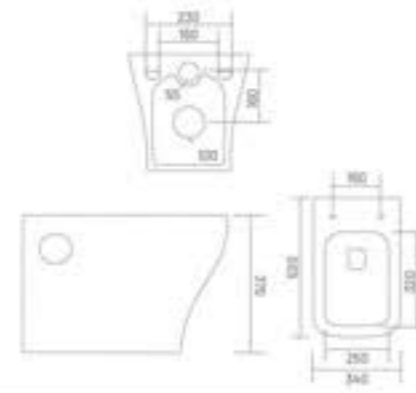

UF UP SEAT COVER

RUBIX

Wall Hung Closet
L 525 W 345 H 390

UF UP SEAT COVER

COMMANDER

Wall Hung Closet
L 515 W 360 H 350

RIMLESS DESIGN

UF UP SEAT COVER