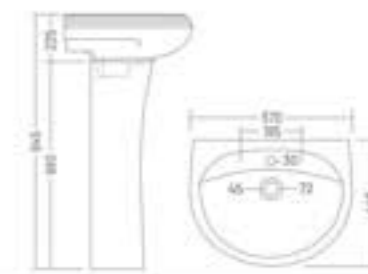

SERENA

Wash Basin Pedestal
L 590 W 480 H 945

SOBER

Wash Basin Pedestal
L 550 W 430 H 830

CLASSIC

Wash Basin Pedestal
L 570 W 445 H 845

LEXO

Wash Basin Pedestal
L 520 W 390 H 830