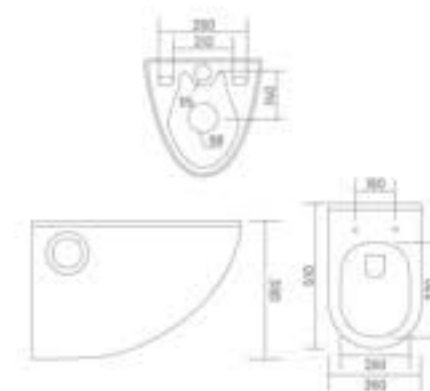

ITALIA

Wall Hung Closet
L 510 W 350 H 340

UF SEAT COVER

living with
authentic design

RIMLESS-DESIGN

TOILET BOWL WITHOUT AN EDGE

The rimless design is standard for all special toilets. It means that the toilet bowls do not have any difficult-to-reach places in which dirt and bacteria can accumulate. This makes it possible to clean the toilet far more quickly, easily and thoroughly. WATERO has produced rimless toilet bowls.

TRADITIONAL DESIGN

WATERO DESIGN

MORE HYGIENIC

MORE ECOLOGICAL

UF SEAT COVER

OPERA

Wall Hung Closet
L 510 W 360 H 390