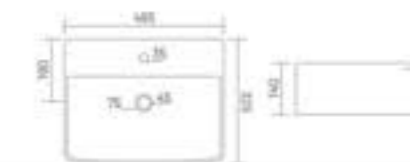

ERAS

Wall Hung Basin
L 485 W 370 H 185

CUBIC

Wall Hung Basin
L 430 W 335 H 130

ROMA

Wall Hung Basin
L 360 W 360 H 150

ALEXA

Wall Hung Basin
L 465 W 325 H 140