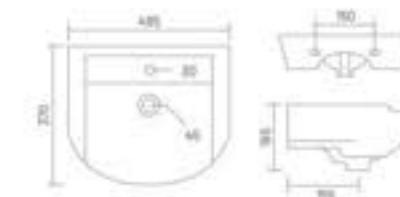

Wall Hung Basin
L 530 W 405 H 190

Wall Hung Basin
L 450 W 300 H 190

Wall Hung Basin
L 475 W 330 H 200

Wall Hung Basin
L 440 W 290 H 135

Wall Hung Basin
L 405 W 320 H 140

Wall Hung Basin
L 485 W 370 H 185