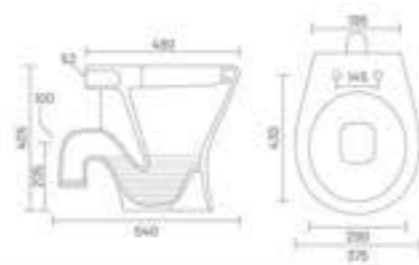

CLASSIC - P

Water Closet
L 540 W 375 H 405