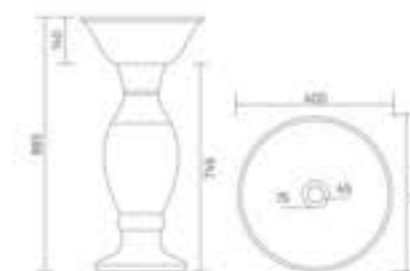

Wall Hung Closet
L 485 W 350 H 350

redefine
the spirit of
panache

WASH BASIN PEDESTAL

SONA-A (Matt)

Wash Basin Pedestal
L 400 W 400 H 830

glory of
exotic
glamour

WASH BASIN PEDESTAL

SONA-B (Matt)