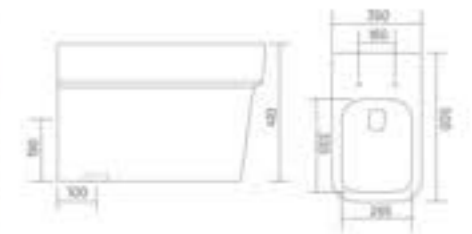

SYPHONIC
FLUSH

UF SEAT
COVER

leaning in
indulgence

LUXURIOUS WATER CLOSET

RIMLESS
DESIGN

UF SEAT
COVER

KYARA - S&P (Rimless)

Water Closet
L 500 W 350 H 410