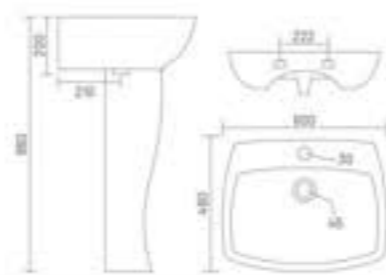

LORIC

Wash Basin Pedestal
L 420 W 410 H 790