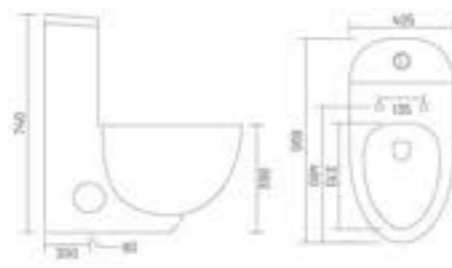

RHYNO - S

One Piece Closet
L 695 W 405 H 740
S Trap - 300mm(12")

- RIMLESS DESIGN
- SIPHONIC FLUSH
- TORNADO FLUSH
- UF SEAT COVER

LAVA - S

One Piece Closet
L 670 W 365 H 750
S Trap - 225mm(9")
S Trap - 300mm(12")