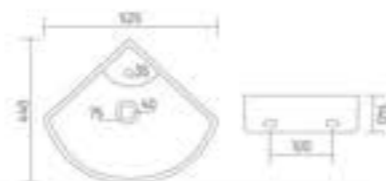

CORNIA

Wall Hung Basin
L 525 W 440 H 140

LILY CORNER

Wall Hung Basin
L 345 W 345 H 140

BREVA CORNER

Wall Hung Basin
L 380 W 380 H 200

THIN EDGE

Elegant THIN EDGE basin with fine edges that is only 5 mm in thickness. The Attractive clay art is made by the innovative material used