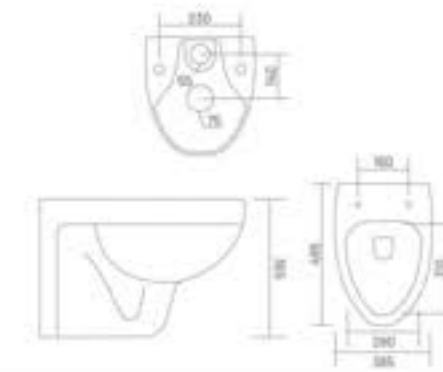

UF UF SEAT COVER

PACIFIC

Wall Hung Closet
L 505 W 358 H 366