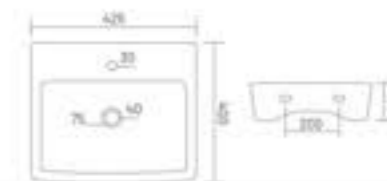

One Piece Basin
L 555 W 470 H 395

ADDY

Wall Hung Basin
L 410 W 375 H 155

designed
for glory

LYRA

Wall Hung Basin
L 425 W 400 H 160

MARK

Wall Hung Basin
L 425 W 300 H 100