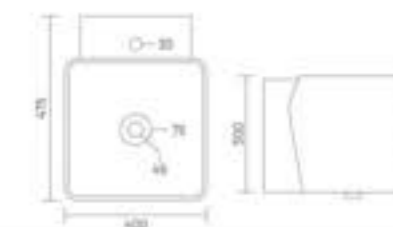

One Piece Basin
L 390 W 355 H 355

VEGA

One Piece Basin
L 465 W 325 H 240

Q-3

One Piece Basin
L 475 W 400 H 300

CORAL

One Piece Basin
L 505 W 350 H 260

GRAND