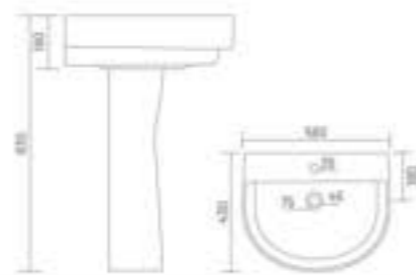

CLASSIC

Wash Basin Pedestal
L 570 W 445 H 845