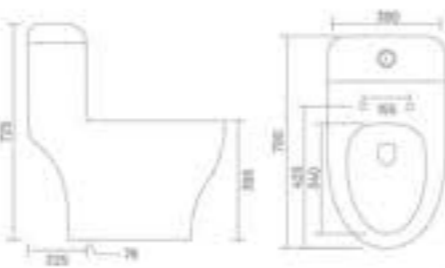

- SYPHONIC FLUSH

SUPAI - S

One Piece Closet
L 700 W 390 H 725
S Trap - 225mm(9")

ONE PIECE ONE PIECE CLOSET

VOLVO - S

One Piece Closet
L 720 W 376 H 794
S Trap - 225mm(9")

slender stuff
of dimension

ONE PIECE CLOSET