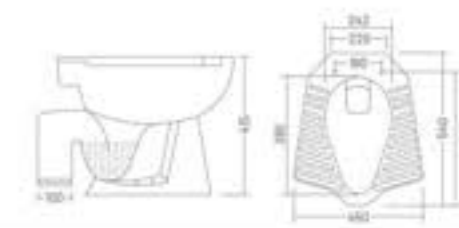

ANGLO - P

Water Closet
L 540 W 450 H 415