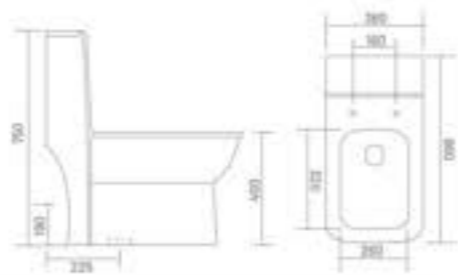

- WASH DOWN FLUSH
- UF SEAT COVER

PAJERO - S&P

One Piece Closet
L 660 W 348 H 748
S Trap - 225mm(9")