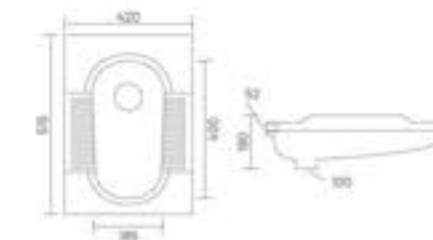

Urinal
L 330 W 370 H 620

Urinal
L 290 W 300 H 390

Squatting Urinal
L 450 W 355 H 100

Pan
L 580 W 450 H 300

Pan
L 515 W 420 H 290

Pan
L 515 W 420 H 190