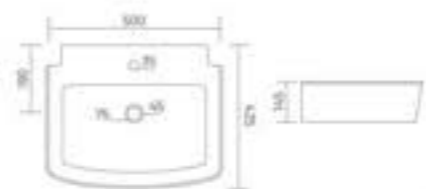

LORIC

Wall Hung Basin
L 420 W 410 H 100

PLANO

Wall Hung Basin
L 455 W 350 H 145

SCALA

Wall Hung Basin
L 500 W 425 H 145

VITRO

Wall Hung Basin
L 390 W 440 H 145