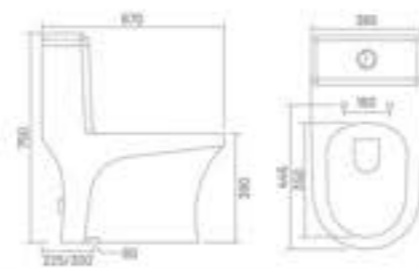

RHYNO - S

One Piece Closet
L 695 W 405 H 740
S Trap - 300mm(12")

-  RIMLESS DESIGN
-  SIPHONIC FLUSH
-  TORNADO FLUSH
-  UF SEAT COVER

LAVA - S

One Piece Closet
L 670 W 365 H 750
S Trap - 225mm(9")
S Trap - 300mm(12")