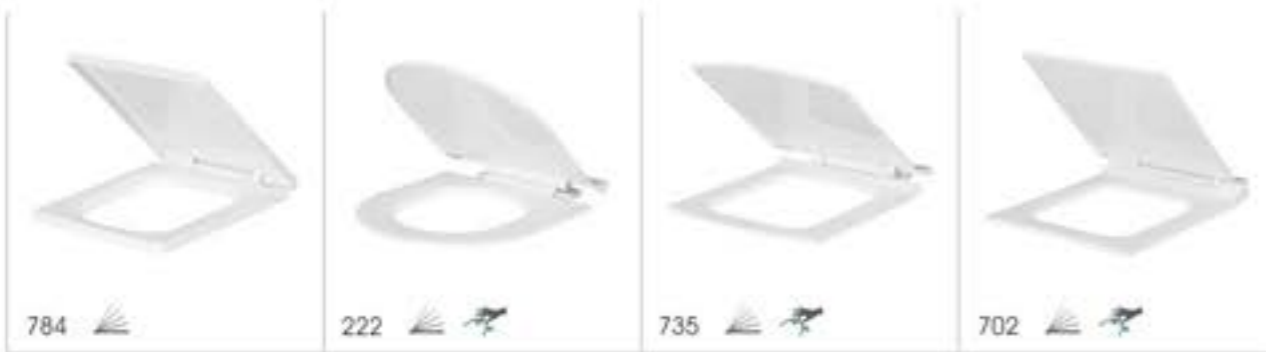

ORISSA PAN - 20"

Pan
L 515 W 420 H 290

CT PAN - 20"

Pan
L 515 W 420 H 190

SEAT COVER

REGULAR

HYDRAULIC

ACCESSORIES