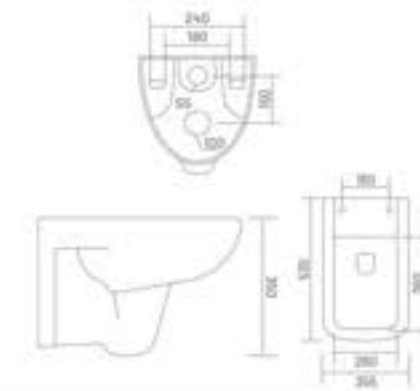

UF UF SEAT COVER

RETRO

Wall Hung Closet
L 545 W 365 H 330

WALL HUNG CLOSET

RIMLESS DESIGN

UF UF SEAT COVER

AMAZON (Rimless)

Wall Hung Closet
L 535 W 355 H 350