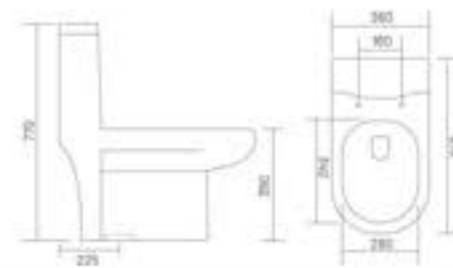

CRUZ - S

One Piece Closet
L 670 W 360 H 760
S Trap - 225mm(9")

-  4D FLUSH
-  RIMLESS DESIGN
-  SIPHONIC FLUSH
-  UF SEAT COVER

CARNIVAL - S

One Piece Closet
L 670 W 360 H 770
S Trap - 225mm(9")

ONE PIECE ONE PIECE CLOSET