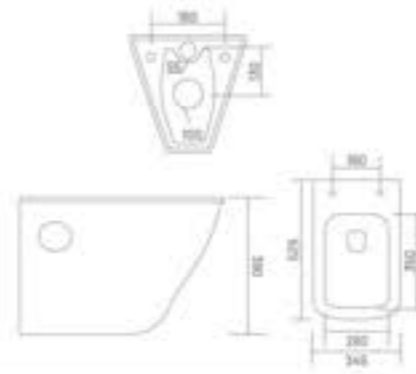

UF UP SEAT COVER

COMMANDER

Wall Hung Closet
L 515 W 360 H 350