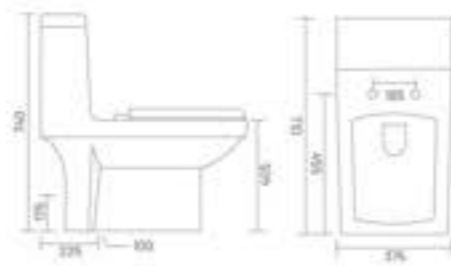

WASH DOWN FLUSH RIMLESS DESIGN

UF SEAT COVER

VENUS - S (Rimless)

One Piece Closet
L 650 W 350 H 710
S Trap - 300mm(12")