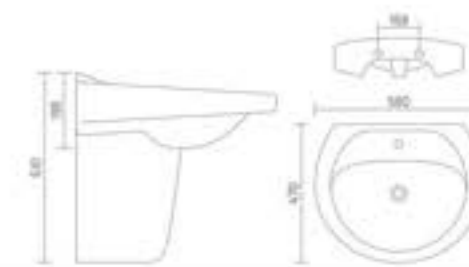

Wash Basin Half Pedestal
L 560 W 430 H 480

CLASSIC

Wash Basin Half Pedestal
L 570 W 445 H 510

MOON

Wash Basin Half Pedestal
L 525 W 410 H 510

MERY

Wash Basin Half Pedestal
L 580 W 470 H 510

LUCY