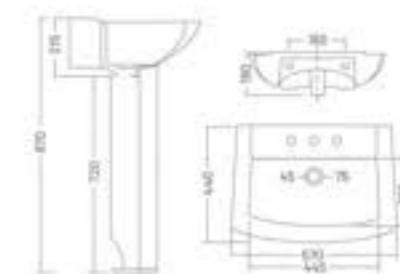

CROWNLY

Wash Basin Pedestal
L 550 W 425 H 825