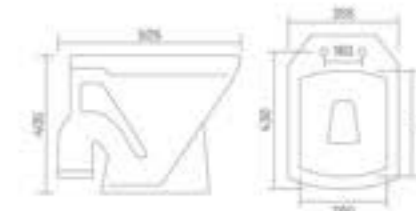

RIMLESS DESIGN

Water Closet
L 530 W 380 H 440

Water Closet
L 515 W 375 H 428

UF UP SEAT COVER

Water Closet
L 542 W 368 H 388

UF UP SEAT COVER

Water Closet
L 570 W 395 H 395

Water Closet
L 505 W 355 H 405