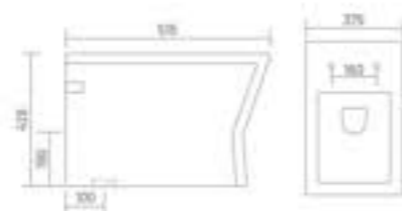

UF UP SEAT COVER

TATA - S&P

Water Closet
L 542 W 368 H 388