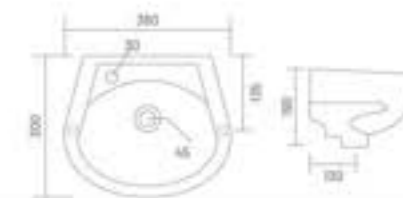

RIVA

Wall Hung Basin
L 395 W 330 H 170

CUBA

Wall Hung Basin
L 345 W 300 H 130

JOLLY

Wall Hung Basin
L 450 W 350 H 165

NANO

Wall Hung Basin
L 380 W 300 H 190