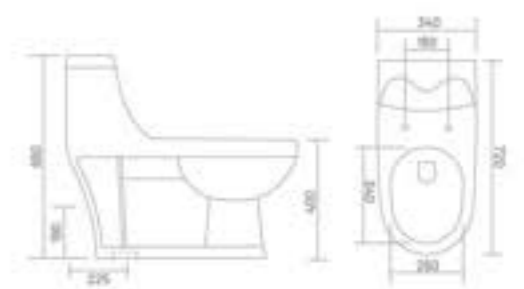

ONE PIECE CLOSET

WASH DOWN FLUSH

FUSION - S

One Piece Closet
L 670 W 360 H 755
S Trap - 225mm(9")

WASH DOWN FLUSH

CAMRY - S&P

One Piece Closet
L 720 W 340 H 680
S Trap - 225mm(9")
P Trap - 190mm

WASH DOWN FLUSH